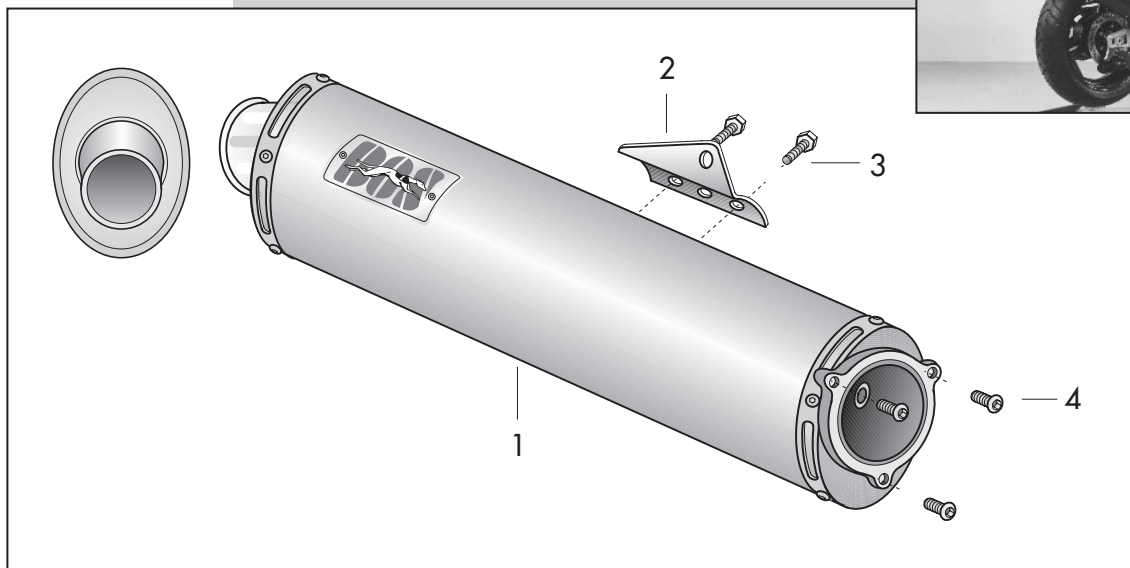

SUZUKI

GSF 1200/S

SCREW-ON TILL 2000

Motorcode
GV75A

PARTS

Pos	Qty	Description	Part No.
1	1	Muffler	299190
Mounting kit:			280074
2	1	Mounting bracket	227049
3	2	Bolt M6X16	408078
4	3	Bolt M8X16	408053

Order number

1310568A - Alu

Tips

A giant powergain for the bandit with this Bos muffler. Check out our high mount kit for radical looks.